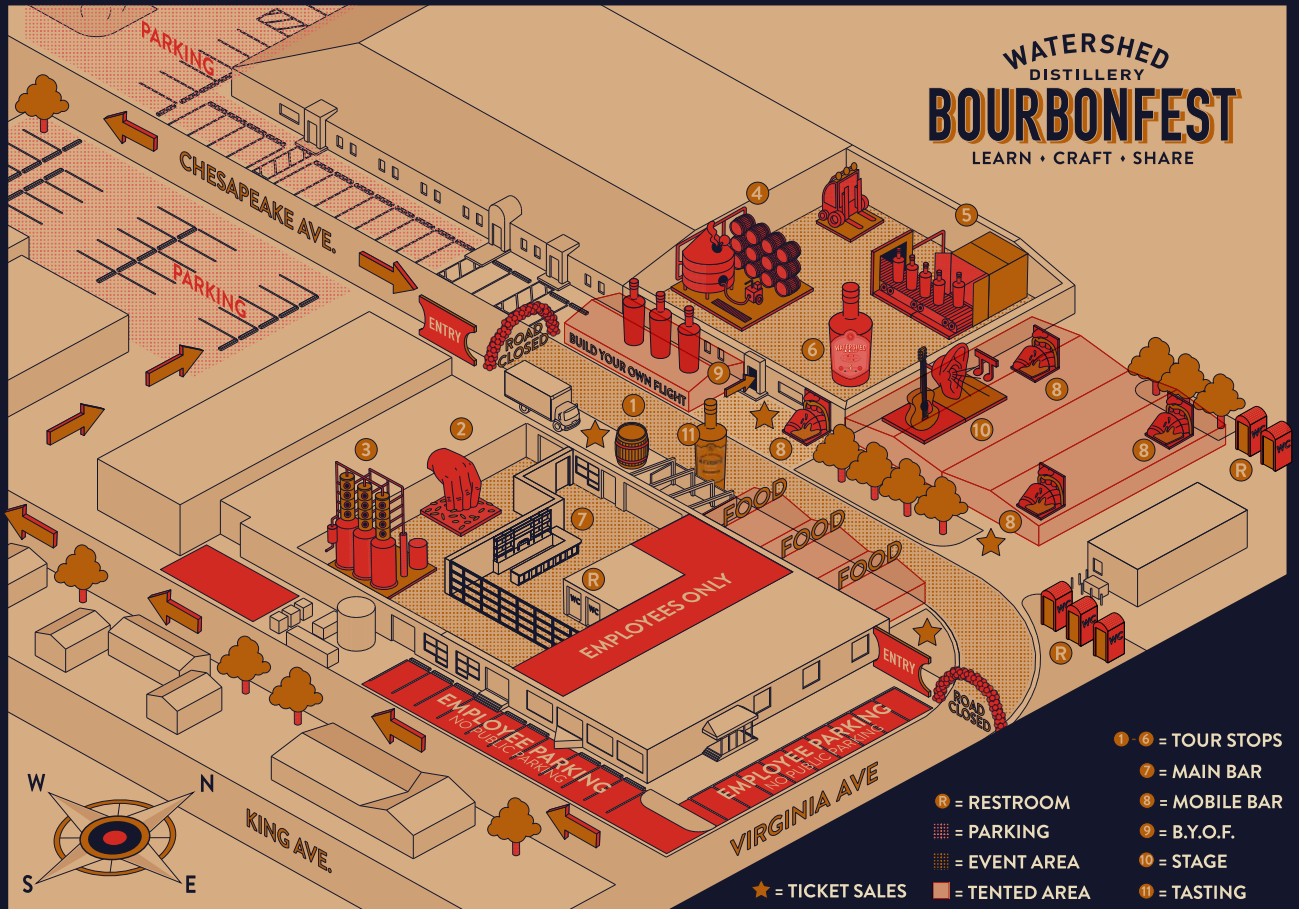

WATERSHED
DISTILLERY
BOURBONFEST
LEARN • CRAFT • SHARE

- 1 6 = TOUR STOPS
- 7 = MAIN BAR
- 8 = MOBILE BAR
- R = RESTROOM
- Grid = PARKING
- Dotted = EVENT AREA
- Star = TICKET SALES
- Square = TENTED AREA
- 9 = B.Y.O.F.
- 10 = STAGE
- 11 = TASTING